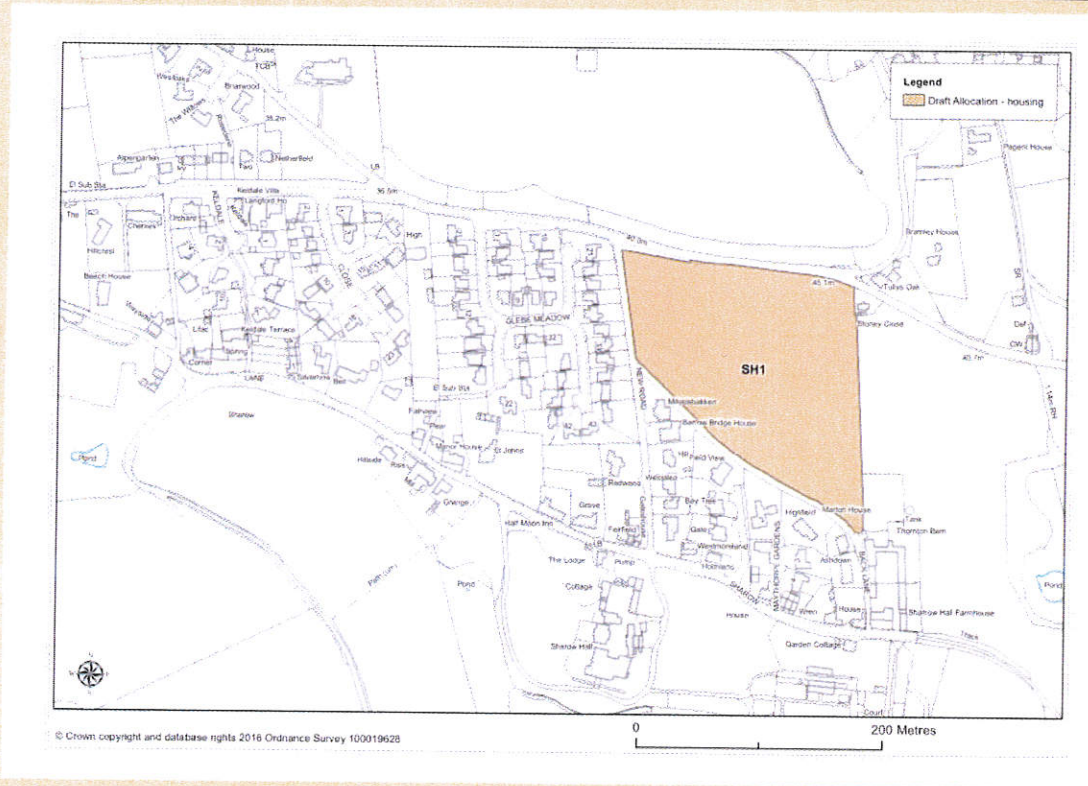

Sharow and Spofforth

Sharow Draft Housing Allocation Site

Site SH1

SH1: Land at New Road, Sharow

Site Ref	SH1
Settlement	Sharow

Map 11.60 Site SH1

Site Name	Land at New Road, Sharow
Existing use	Agricultural
Proposed use	Housing
Gross site area (ha)	2.7996
Net site area (ha)	2.10
Potential yield	52